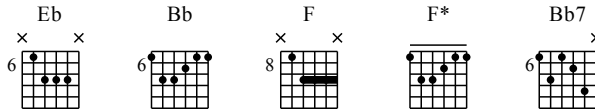

Johnny Be Goode (2)

Words & Music by Chuck Berry

♩ = 165

1

Chord: Eb

TAB

8

Chords: Bb, F, Eb

TAB

12

Chord: Bb

TAB

14

Chord: Eb

TAB

2.

F

Bb

82

Musical notation for measures 82-85. The top staff shows a guitar melody with a key signature of one flat (Bb) and a common time signature. The bottom staff shows a guitar chord diagram with fret numbers 6, 7, 8, 9, and 10.

F*

Bb

Bb7

94

Musical notation for measures 94-97. The top staff shows a guitar melody with a key signature of one flat (Bb) and a common time signature. The bottom staff shows a guitar chord diagram with fret numbers 1, 2, 3, and 4.